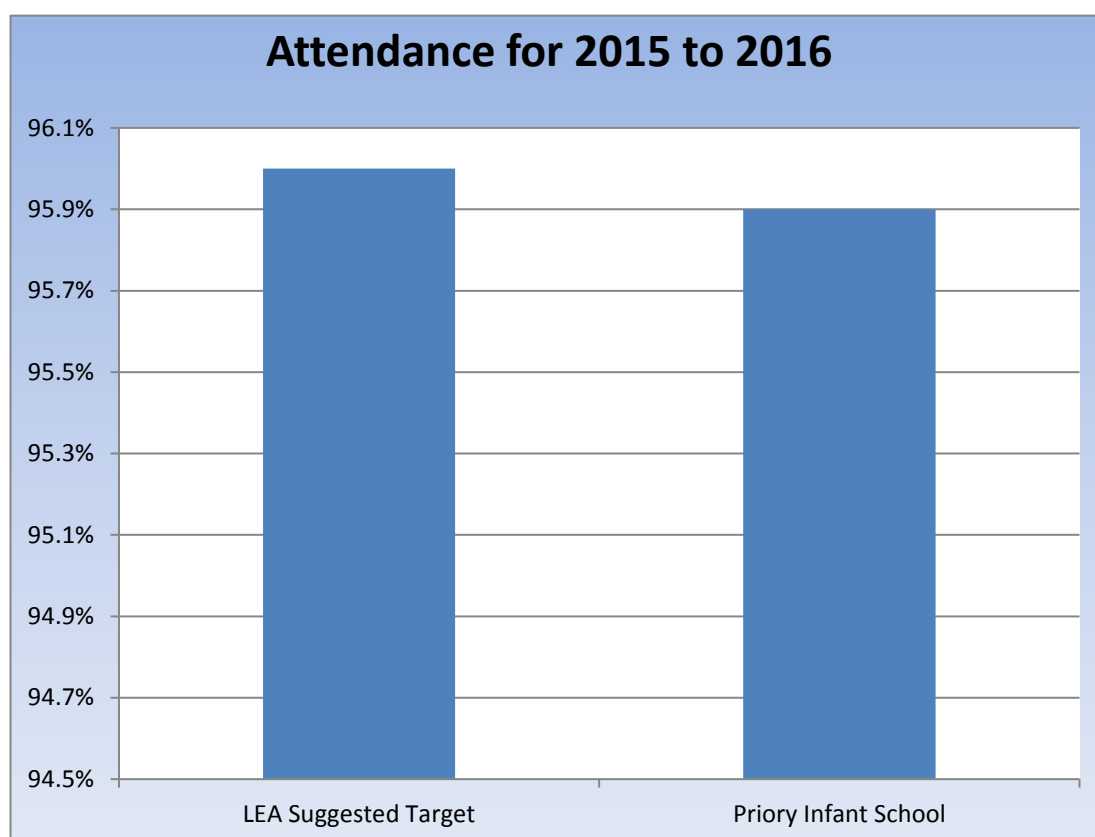

Rates of Authorised and Unauthorised Absence of Day Pupils of Compulsory School Age in the School Year 2015/16

	LEA Suggested Target	Priory Infant School
2015 to 2016	96%	95.9%

Number of pupils on roll (for at least one session)	185	
Pupils with at least one authorised absence	172	93%
Total number of days missed due to authorised absence	733.5	1.85%
Pupils with at least one unauthorised absence	73	39.5%
Total number of days missed due to unauthorised absence	189	0.4 %